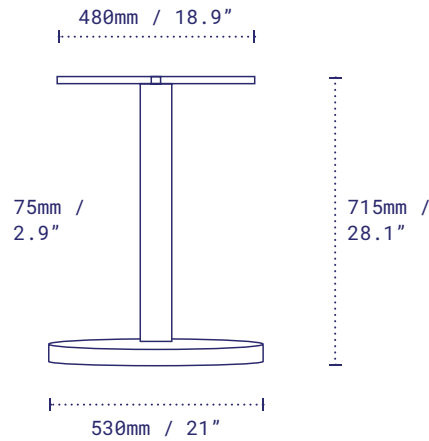

Lunar 21

LNST21[CC*] : DINING HEIGHT

Lunar 21 presents NOROCK's self-stabilising technology within a well-designed and unique disc-shaped base. Perfect for minimal and clean spaces.

Pictured: Lunar 21 Dining Height, Sandstone Black.

DETAILS

Material	Steel – Zinc Plated Disc, Zinc Phosphate Column, Alodine Top Plate
Next-Level Protection also available	Steel – Zinc Plated Disc, Zinc Plated column, Alodine Top Plate
Height excl. table top	715mm / 28.1"
Base diameter	530mm / 21"
Column width	75mm / 2.9"
Top plate	Fixed
Net weight	14.0kg / 30.8lbs
Max recommended table top	☐ 914mm / 36" ☐ 800mm / 32"
Resources	no-rock.com/product/lunar

PACKAGING

Carton	550 x 550 x 150mm / 21.6 x 21.6 x 5.9" x Box 1
Gross weight	15.8kg / 34.8lbs

STANDARD COLOUR RANGE

- **Metallic Silver**
  Code: LNST21SI
- **Sandstone Black**
  Code: LNST21BK

NON-STANDARD COLOUR RANGE

- **Antique Bronze**
  Code: LNST21AB
- **Ash Grey**
  Code: LNST21AG
- **Jarrah Brown**
  Code: LNST21JH
- **Leeuwin Blue**
  Code: LNST21LW

SPECIAL COLOUR RANGE

- **Brass**
  Code: LNST21BR

- **Peppermint Green**
  Code: LNST21PM
- **Pindan Red**
  Code: LNST21PD
- **Rust**
  Code: LNST21RU
- **White**
  Code: LNST21WH

NR MARKETING PTY LTD
NOROCK USA LLC

INFO@NO-ROCK.COM
NO-ROCK.COM

SEPTEMBER 2023

All product information is correct at the time of printing but may be subject to change without notice. For the latest information please visit our website.