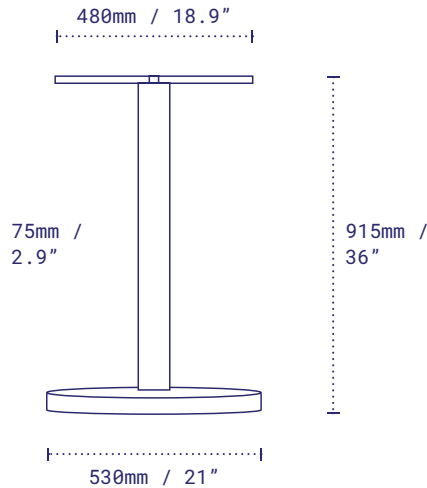

Lunar 21

LNST21[CC*]C : COUNTER HEIGHT

Lunar 21 presents NOROCK's self-stabilising technology within a well-designed and unique disc-shaped base. Perfect for minimal and clean spaces.

Pictured: Lunar 21 Dining Height, Sandstone Black.

DETAILS

Material	Steel – Zinc Plated Disc, Zinc Phosphate Column, Alodine Top Plate
Next-Level Protection	Steel – Zinc Plated Disc, Zinc Plated column, also available Alodine Top Plate
Height	915mm / 36" Counter excl. table top
Base diameter	530mm / 21"
Column width	75mm / 2.9"
Top plate	Fixed
Net weight	14.6kg / 32.2lbs
Resources	no-rock.com/product/lunar

PACKAGING

Carton	570 x 570 x 60mm / 22.4 x 22.4 x 2.4" x Box 1 83 x 84 x 1050mm / 3.3 x 3.3 x 41.3" x Box 2
Gross weight	16.3kg / 35.9lbs

STANDARD COLOUR RANGE

- **Metallic Silver**
  Code: LNST21SIC
- **Sandstone Black**
  Code: LNST21BKC

NON-STANDARD COLOUR RANGE

- **Antique Bronze**
  Code: LNST21ABC
- **Ash Grey**
  Code: LNST21AGC
- **Jarrah Brown**
  Code: LNST21JHC
- **Leeuwin Blue**
  Code: LNST21LWC

SPECIAL COLOUR RANGE

- **Brass**
  Code: LNST21BRC

- **Peppermint Green**
  Code: LNST21PMC
- **Pindan Red**
  Code: LNST21PDC
- **Rust**
  Code: LNST21RUC
- **White**
  Code: LNST21WHC

NR MARKETING PTY LTD
NOROCK USA LLC

INFO@NO-ROCK.COM
NO-ROCK.COM

SEPTEMBER 2023

All product information is correct at the time of printing but may be subject to change without notice. For the latest information please visit our website.