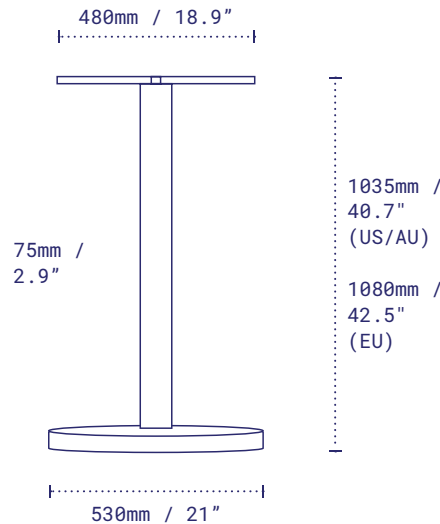

Lunar 21

LNST21[CC*]BB : BAR HEIGHT

Lunar 21 presents NOROCK's self-stabilising technology within a well-designed and unique disc-shaped base. Perfect for minimal and clean spaces.

Pictured: Lunar 21 Bar Height, Sandstone Black.

DETAILS

Material	Steel – Zinc Plated Disc, Zinc Phosphate Column, Alodine Top Plate
Next-Level Protection also available	Steel – Zinc Plated Disc, Zinc Plated column, Alodine Top Plate
Height excl. table top	1035mm / 40.7" Bar 1080mm / 42.5" Bar (EU only)
Base diameter	530mm / 21"
Column width	75mm / 2.9"
Top plate	Fixed
Net weight	15.2kg / 33.5lbs
Max recommended table top	○ 762mm / 30" □ 609mm / 24"
Resources	no-rock.com/product/lunar

PACKAGING

Carton	570 x 570 x 60mm / 22.4 x 22.4 x 2.4" x Box 1 83 x 84 x 1050mm / 3.3 x 3.3 x 41.3" x Box 2
Gross weight	16.8kg / 37.0lbs

STANDARD COLOUR RANGE

- **Metallic Silver**
  Code: LNST21SIB
- **Sandstone Black**
  Code: LNST21BK8

NON-STANDARD COLOUR RANGE

- **Antique Bronze**
  Code: LNST21ABB
- **Ash Grey**
  Code: LNST21AGB
- **Jarrah Brown**
  Code: LNST21JHB
- **Leeuwin Blue**
  Code: LNST21LWB

SPECIAL COLOUR RANGE

- **Brass**
  Code: LNST21BRB

- **Peppermint Green**
  Code: LNST21PMB
- **Pindan Red**
  Code: LNST21PDB
- **Rust**
  Code: LNST21RUB
- **White**
  Code: LNST21WHB

NR MARKETING PTY LTD
NOROCK USA LLC

INFO@NO-ROCK.COM
NO-ROCK.COM

SEPTEMBER 2023

All product information is correct at the time of printing but may be subject to change without notice. For the latest information please visit our website.