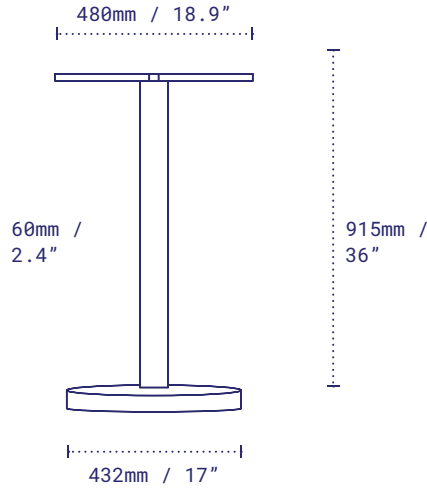

Lunar 17

LNST17[CC*]C : COUNTER HEIGHT

Lunar 17 offers an elegant solution for small spaces, effectively maximising floor space without sacrificing style. With its distinctive disc-shaped base featuring NOROCK's self-stabilising technology, this versatile table base is the perfect fit for your next project.

Pictured: Lunar 17 Dining Height, Sandstone Black.

DETAILS

Material	Steel – Zinc Plated Disc, Zinc Phosphate Column, Alodine Top Plate
Next-Level Protection	Steel – Zinc Plated Disc, Zinc Plated column, also available Alodine Top Plate
Height	915mm / 36" Counter excl. table top
Base diameter	432mm / 17"
Column width	60mm – 2.4"
Top plate	Fixed
Net weight	9.8kg / 21.6lbs
Resources	no-rock.com/product/lunar

PACKAGING

Carton	450 x 450 x 70mm / 17.7 x 17.7 x 2.7" x Box 1 70 x 70 x 900mm / 2.7 x 2.7 x 35.4" x Box 2
Gross weight	10.7kg / 23.5lbs

STANDARD COLOUR RANGE

- **Metallic Silver**
  Code: LNST17SIC
- **Sandstone Black**
  Code: LNST17BKC

NON-STANDARD COLOUR RANGE

- **Antique Bronze**
  Code: LNST17ABC
- **Ash Grey**
  Code: LNST17AGC
- **Jarrah Brown**
  Code: LNST17JHC
- **Leeuwin Blue**
  Code: LNST17LWC

SPECIAL COLOUR RANGE

NR MARKETING PTY LTD
NOROCK USA LLC

INFO@NO-ROCK.COM
NO-ROCK.COM

SEPTEMBER 2023

All product information is correct at the time of printing but may be subject to change without notice. For the latest information please visit our website.