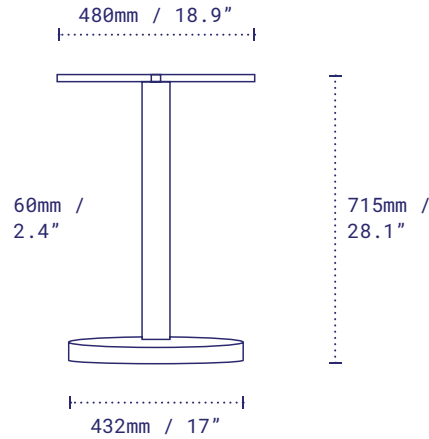

Lunar 17

LNST17[CC*] : DINING HEIGHT

Lunar 17 offers an elegant solution for small spaces, effectively maximising floor space without sacrificing style. With its distinctive disc-shaped base featuring NOROCK's self-stabilising technology, this versatile table base is the perfect fit for your next project.

Pictured: Lunar 17 Dining Height, Sandstone Black.

DETAILS

Material	Steel – Zinc Plated Disc, Zinc Phosphate Column, Alodine Top Plate
Next-Level Protection	Steel – Zinc Plated Disc, Zinc Plated column, also available Alodine Top Plate
Height	715mm / 28.1" excl. table top
Base diameter	432mm / 17"
Column width	60mm – 2.4"
Top plate	Fixed
Net weight	9.3kg / 20.5lbs
Max recommended table top	<input type="radio"/> 800mm / 32" <input type="checkbox"/> 700mm / 28"
Resources	no-rock.com/product/lunar

Pictured: Lunar 17 Dining Height, Sandstone Black.

DETAILS

Material	Steel – Zinc Plated Disc, Zinc Phosphate Column, Alodine Top Plate
Next-Level Protection	Steel – Zinc Plated Disc, Zinc Plated column, also available Alodine Top Plate
Height	915mm / 36" Counter excl. table top
Base diameter	432mm / 17"
Column width	60mm – 2.4"
Top plate	Fixed
Net weight	9.8kg / 21.6lbs
Resources	no-rock.com/product/lunar