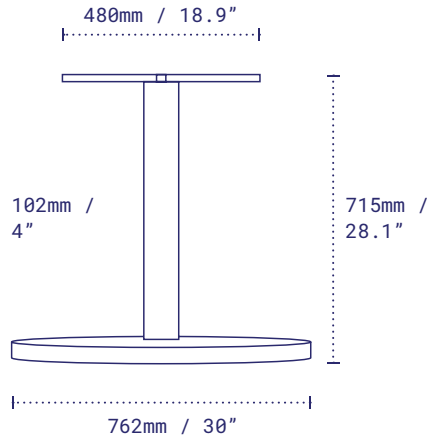

Lunar 30

LNST30[CC*] : DINING HEIGHT

Lunar 30 features NOROCK's self-stabilising technology in a meticulously crafted disc-shaped base. Its generous size and stability make it the ideal choice for banquet-sized dining.

Pictured: Lunar 30 Dining Height, Sandstone Black.

DETAILS

Material	Steel – Zinc Plated Disc, Zinc Phosphate Column, Zinc Phosphate Top Plate
Next-Level Protection	Steel – Zinc Plated Disc, Zinc Plated column, Zinc Phosphate Top Plate also available
Height	715mm / 28.1" excl. table top
Base diameter	762mm / 30"
Column width	102mm / 4"
Top plate	Fixed
Net weight	34.3kg / 75.5lbs
Max recommended table top	☐ 1500mm / 59" ☐ 1219mm / 48"
Resources	no-rock.com/product/lunar

PACKAGING

Carton	780 x 780 x 170mm / 30.7 x 30.7 x 6.7" x Box 1
Gross weight	37kg / 81.5lbs

STANDARD COLOUR RANGE

- **Metallic Silver**
  Code: LNST30SI
- **Sandstone Black**
  Code: LNST30BK

NON-STANDARD COLOUR RANGE

- **Antique Bronze**
  Code: LNST30AB
- **Ash Grey**
  Code: LNST30AG
- **Jarrah Brown**
  Code: LNST30JH
- **Leeuwin Blue**
  Code: LNST30LW

SPECIAL COLOUR RANGE

- **Brass**
  Code: LNST30BR

- **Peppermint Green**
  Code: LNST30PM
- **Pindan Red**
  Code: LNST30PD
- **Rust**
  Code: LNST30RU
- **White**
  Code: LNST30WH

NR MARKETING PTY LTD
NOROCK USA LLC

INFO@NO-ROCK.COM
NO-ROCK.COM

SEPTEMBER 2023

All product information is correct at the time of printing but may be subject to change without notice. For the latest information please visit our website.