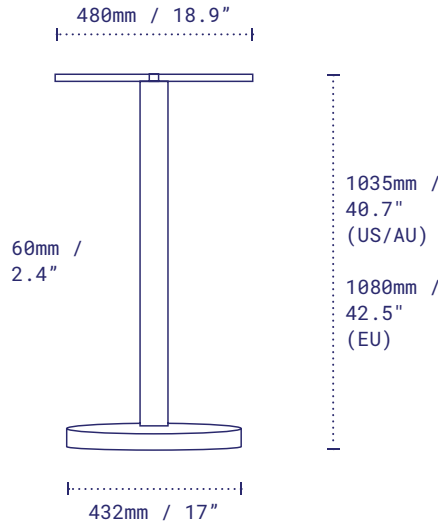

Lunar 17

LNST17[CC*]B : BAR HEIGHT

Lunar 17 offers an elegant solution for small spaces, effectively maximising floor space without sacrificing style. With its distinctive disc-shaped base featuring NOROCK's self-stabilising technology, this versatile table base is the perfect fit for your next project.

Pictured: Lunar 17 Dining Height, Sandstone Black.

DETAILS

Material	Steel – Zinc Plated Disc, Zinc Phosphate Column, Alodine Top Plate
Next-Level Protection	Steel – Zinc Plated Disc, Zinc Plated column, also available Alodine Top Plate
Height	1035mm / 40.7" Bar excl. table top 1080mm / 42.5" Bar (EU only)
Base diameter	432mm / 17"
Column width	60mm – 2.4"
Top plate	Fixed
Net weight	10.4kg / 22.9lbs
Max recommended table top	☐ 600mm / 24" ☐ 800mm / 32"
Resources	no-rock.com/product/lunar

PACKAGING

Carton	450 x 450 x 70mm / 17.7 x 17.7 x 2.7" x Box 1 70 x 70 x 1065mm / 2.7 x 2.7 x 41.9" x Box 2
Gross weight	11.6kg / 25.5lbs

STANDARD COLOUR RANGE

- **Metallic Silver**
  Code: LNST17SIB
- **Sandstone Black**
  Code: LNST17BKB

NON-STANDARD COLOUR RANGE

- **Antique Bronze**
  Code: LNST17ABB
- **Ash Grey**
  Code: LNST17AGB
- **Jarrah Brown**
  Code: LNST17JHB
- **Leeuwin Blue**
  Code: LNST17LWB

SPECIAL COLOUR RANGE

NR MARKETING PTY LTD
NOROCK USA LLC

INFO@NO-ROCK.COM
NO-ROCK.COM

SEPTEMBER 2023

All product information is correct at the time of printing but may be subject to change without notice. For the latest information please visit our website.