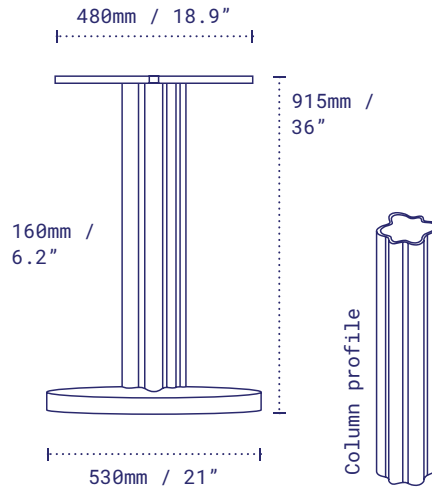

NRXTMH21[CC*]C : COUNTER HEIGHT

NOROCK are celebrating their geographic origins, the unique West Australian coastline, with NRXTMH, a limited-release self-stabilising table base in collaboration with award-winning designers Tom Mark Henry.

Pictured: NRxTMH 21 Dining Height, Pindan Red.

DETAILS

Material	Steel + Aluminium – Zinc Plated Disc, Alodine Column, Alodine Top Plate
Next-Level Protection	Steel + Aluminium – 3M Scotchkote also available
Height	915mm / 36" Counter excl. table top
Base diameter	530mm / 21"
Column width	75mm / 2.9"
Top plate	Fixed
Net weight	15.7kg / 34.6lbs
Resources	no-rock.com/product/nrxrtmh

PACKAGING

Carton	550 x 550 x 70mm – 21.6 x 21.6 x 2.7" x Box 1 135 x 155 x 900mm – 5.3 x 6.1 x 35.4" x Box 2
Gross weight	16.6kg / 36.6lbs

STANDARD COLOUR RANGE

Jarrah Brown Code: NRXTMH21JHC	Sandstone Black Code: NRXTMH21BKC
Leeuwin Blue Code: NRXTMH21LWC	
Peppermint Green Code: NRXTMH21PMC	
Pindan Red Code: NRXTMH21PDC	

SPECIAL COLOUR RANGE

Brass Code: NRXTMH21BRC