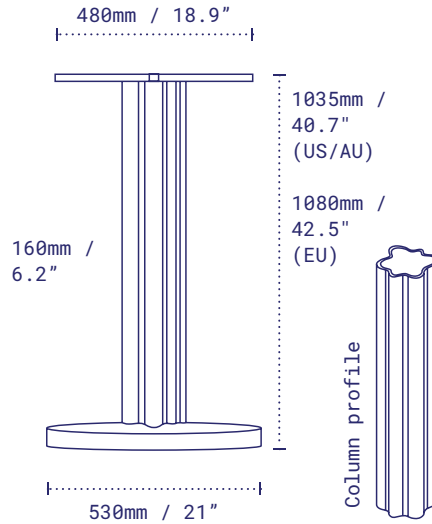

NRXTMH21[CC*]B : BAR HEIGHT

NOROCK are celebrating their geographic origins, the unique West Australian coastline, with NRxTMH, a limited-release self-stabilising table base in collaboration with award-winning designers Tom Mark Henry.

Pictured: NRxTMH 21 Dining Height, Pindan Red.

DETAILS

	Material	Steel + Aluminium – Zinc Plated Disc, Alodine Column, Alodine Top Plate
	Next-Level Protection	Steel + Aluminium – 3M Scotchkote also available
	Height	1035mm / 40.7" Bar excl. table top 1080mm / 42.5" Bar (EU only)
	Base diameter	530mm / 21"
	Column width	75mm / 2.9"
	Top plate	Fixed
	Net weight	16.5kg / 36.4lbs
	Max recommended table top	○ 762mm / 30" □ 609mm / 24"
	Resources	no-rock.com/product/nrxrtmh

PACKAGING

	Carton	550 x 550 x 70mm – 21.6 x 21.6 x 2.7" x Box 1 135 x 155 x 1055mm – 5.3 x 6.1 x 41.5" x Box 2
	Gross weight	17.5kg / 38.6lbs

STANDARD COLOUR RANGE

- **Jarrah Brown**
  Code: NRXTMH21JHB
- **Sandstone Black**
  Code: NRXTMH21BKB
- **Leeuwin Blue**
  Code: NRXTMH21LWB
- **Peppermint Green**
  Code: NRXTMH21PMB
- **Pindan Red**
  Code: NRXTMH21PDB

SPECIAL COLOUR RANGE

- **Brass**
  Code: NRXTMH21BRB