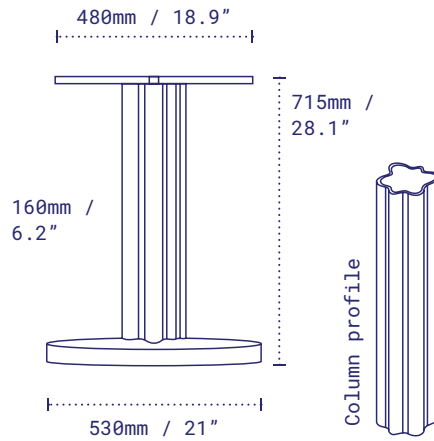

NRxTMH 21

NRXTMH21[CC*] : DINING HEIGHT

NOROCK are celebrating their geographic origins, the unique West Australian coastline, with NRxTMH, a limited-release self-stabilising table base in collaboration with award-winning designers Tom Mark Henry.

Pictured: NRxTMH 21 Dining Height, Pindan Red.

DETAILS

Material	Steel + Aluminium - Zinc Plated Disc, Alodine Column, Alodine Top Plate
Next-Level Protection	Steel + Aluminium - 3M Scotchkote also available
Height	715mm / 28.1" excl. table top
Base diameter	530mm / 21"
Column width	75mm / 2.9"
Top plate	Fixed
Net weight	14.9kg / 32.8lbs
Max recommended table top	☐ 914mm / 36" ☐ 800mm / 32"
Resources	no-rock.com/product/nrxrtmh

PACKAGING

Carton	600 x 600 x 190mm - 23.6 x 23.6 x 7.4" x Box 1
Gross weight	17.8kg / 39.2lbs

STANDARD COLOUR RANGE

Jarrah Brown Code: NRXTMH21JH	Sandstone Black Code: NRXTMH21BK
Leeuwin Blue Code: NRXTMH21LW	
Peppermint Green Code: NRXTMH21PM	
Pindan Red Code: NRXTMH21PD	

SPECIAL COLOUR RANGE

Brass Code: NRXTMH21BR