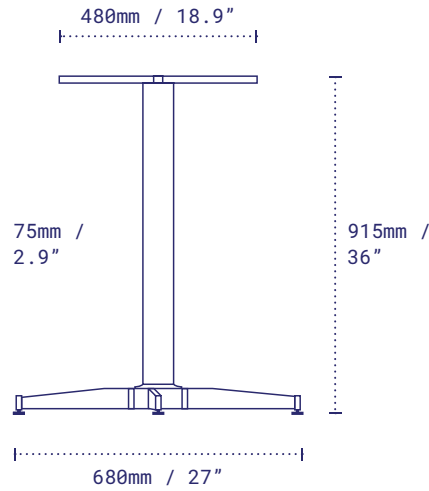

Parkway 27

PWST27[CC*]C : COUNTER HEIGHT

Parkway 27 self-stabilising table base captures an industrial rawness. Angular and architectural, the exposed componentry and minimalist design illustrates the elements - crafted, zinc-plated steel, exposed fasteners and a dichotomous simplicity.

Pictured: Parkway 27 Dining Height, Sandstone Black.

DETAILS

Material	Steel - Zinc Plated Legs, Zinc Phosphate Column, Alodine Top Plate
Next-Level Protection also available	Steel - Zinc Plated Legs, Zinc Plated Column, Alodine Top Plate
Height excl. table top	915mm / 36" Counter
Base diameter	680mm / 27"
Column width	75mm / 2.9"
Top plate	Fixed
Net weight	7.8kg / 17.3lbs
Resources	no-rock.com/product/parkway

PACKAGING

Carton	510 x 510 x 100mm / 20.0 x 20.0 x 3.9" x Box 1 83 x 84 x 900mm / 3.2 x 3.3 x 35.4" x Box 2
Gross weight	9.0kg / 19.8lbs

STANDARD COLOUR RANGE

- Metallic Silver**
Code: PWST27SIC
- Sandstone Black**
Code: PWST27BKC

Pictured: Parkway 27 Bar Height, Sandstone Black.

DETAILS

Material	Steel - Zinc Plated Legs, Zinc Phosphate Column, Alodine Top Plate
Next-Level Protection also available	Steel - Zinc Plated Legs, Zinc Plated Column, Alodine Top Plate
Height	1035mm / 40.7" Bar excl. table top 1080mm / 42.5" Bar (EU only)
Base diameter	680mm / 27"
Column width	75mm / 2.9"
Top plate	Fixed
Net weight	8.4kg / 18.5lbs
Max recommended table top	○ 914mm / 36" □ 762mm / 30"
Resources	no-rock.com/product/parkway