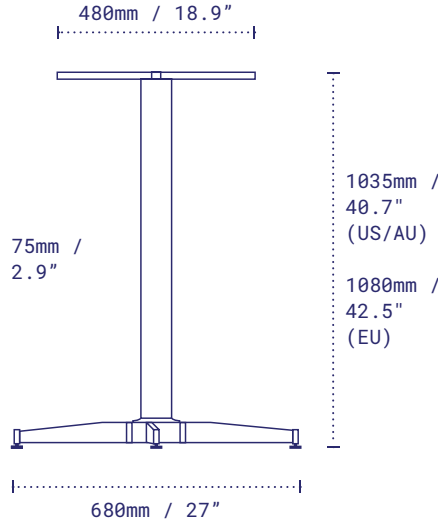

PACKAGING

Carton	510 x 510 x 100mm / 20.0 x 20.0 x 3.9" x Box 1 83 x 84 x 900mm / 3.2 x 3.3 x 35.4" x Box 2
Gross weight	9.0kg / 19.8lbs

STANDARD COLOUR RANGE

- Metallic Silver**
Code: PWST27SIC
- Sandstone Black**
Code: PWST27BKC

Parkway 27

PWST27[CC*]B : BAR HEIGHT

Parkway 27 self-stabilising table base captures an industrial rawness. Angular and architectural, the exposed componentry and minimalist design illustrates the elements - crafted, zinc-plated steel, exposed fasteners and a dichotomous simplicity.

Pictured: Parkway 27 Bar Height, Sandstone Black.

DETAILS

Material	Steel - Zinc Plated Legs, Zinc Phosphate Column, Alodine Top Plate
Next-Level Protection also available	Steel - Zinc Plated Legs, Zinc Plated Column, Alodine Top Plate
Height	1035mm / 40.7" Bar excl. table top 1080mm / 42.5" Bar (EU only)
Base diameter	680mm / 27"
Column width	75mm / 2.9"
Top plate	Fixed
Net weight	8.4kg / 18.5lbs
Max recommended table top	○ 914mm / 36" □ 762mm / 30"
Resources	no-rock.com/product/parkway

PACKAGING

Carton	510 x 510 x 100mm / 20.0 x 20.0 x 3.9" x Box 1 83 x 84 x 1050mm / 3.2 x 3.3 x 41.3" x Box 2
Gross weight	9.6kg / 21.2lbs

STANDARD COLOUR RANGE

- Metallic Silver**
Code: PWST27SIB
- Sandstone Black**
Code: PWST27BKB