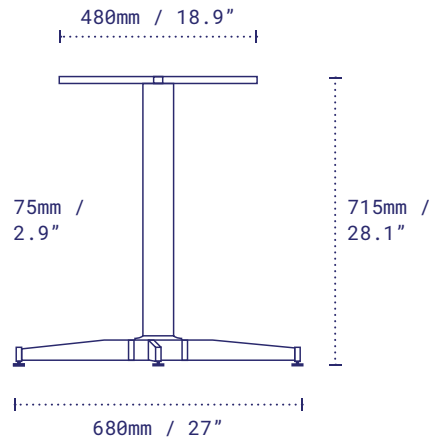

Parkway 27

PWST27[CC*] : DINING HEIGHT

Parkway 27 self-stabilising table base captures an industrial rawness. Angular and architectural, the exposed componentry and minimalist design illustrates the elements - crafted, zinc-plated steel, exposed fasteners and a dichotomous simplicity.

Pictured: Parkway 27 Dining Height, Sandstone Black.

DETAILS

Material	Steel - Zinc Plated Legs, Zinc Phosphate Column, Alodine Top Plate
Next-Level Protection also available	Steel - Zinc Plated Legs, Zinc Plated Column, Alodine Top Plate
Height excl. table top	715mm / 28.1"
Base diameter	680mm / 27"
Column width	75mm / 2.9"
Top plate	Fixed
Net weight	7.2kg / 15.8lbs
Max recommended table top	<input type="radio"/> 1066mm / 42" <input type="checkbox"/> 914mm / 36"
Resources	no-rock.com/product/parkway

PACKAGING

Carton	610 x 600 x 100mm / 24.0 x 23.6 x 3.9" x Box 1
Gross weight	8.4kg / 18.5lbs

STANDARD COLOUR RANGE

- Metallic Silver**
Code: PWST27SI
- Sandstone Black**
Code: PWST27BK

NON-STANDARD COLOUR RANGE

Pictured: Parkway 27 Dining Height, Sandstone Black.

DETAILS

Material	Steel - Zinc Plated Legs, Zinc Phosphate Column, Alodine Top Plate
Next-Level Protection also available	Steel - Zinc Plated Legs, Zinc Plated Column, Alodine Top Plate
Height excl. table top	915mm / 36" Counter
Base diameter	680mm / 27"
Column width	75mm / 2.9"
Top plate	Fixed
Net weight	7.8kg / 17.3lbs
Resources	no-rock.com/product/parkway