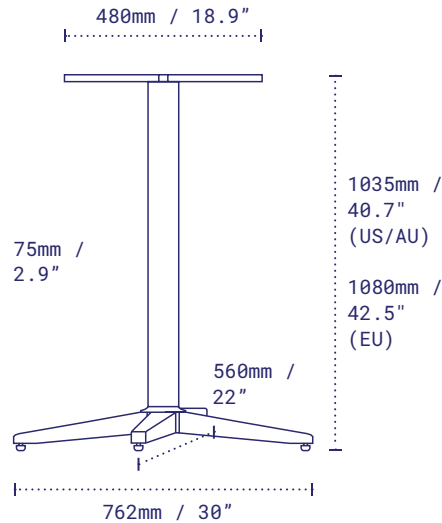

Trail 22x30

TRST2230[CC*]B : BAR HEIGHT

Trail 22x30 self-stabilising table base ensures a smooth experience for booth seating requiring rectangular tabletops. Trail 22x30 seamlessly complements the entire NOROCK range while perfectly matching our other Trail bases.

Pictured: Trail 22x30 Dining Height, Sandstone Black.

DETAILS

Material	Steel – Zinc Plated Legs, Zinc Phosphate Column and Top Plate
Next-Level Protection	Steel – Zinc Plated Legs, Zinc Plated Column, also available Zinc Phosphate Top Plate
Height	1035mm / 40.7" Bar excl. table top 1080mm / 42.5" Bar (EU only)
Base diameter	560 x 762mm / 22 x 30"
Column width	75mm / 2.9"
Top plate	Fixed
Net weight	10.7kg / 23.5lbs
Max recommended table top	609 x 914mm / 24 x 36"
Resources	no-rock.com/product/trail