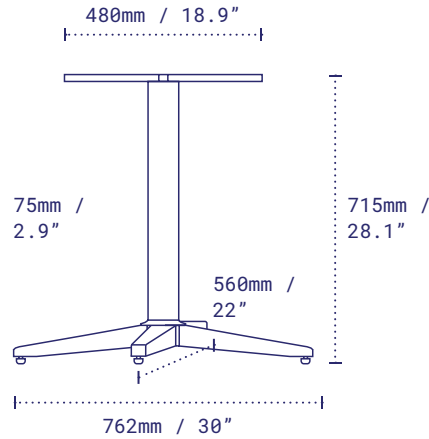

Trail 22x30

TRST2230[CC*] : DINING HEIGHT

Trail 22x30 self-stabilising table base ensures a smooth experience for booth seating requiring rectangular tabletops. Trail 22x30 seamlessly complements the entire NOROCK range while perfectly matching our other Trail bases.

Pictured: Trail 22x30 Dining Height, Sandstone Black.

DETAILS

Material	Steel – Zinc Plated Legs, Zinc Phosphate Column and Top Plate
Next-Level Protection also available	Steel – Zinc Plated Legs, Zinc Plated Column, Zinc Phosphate Top Plate
Height excl. table top	715mm / 28.1"
Base diameter	560 x 762mm / 22 x 30"
Column width	75mm / 2.9"
Top plate	Fixed
Net weight	9.6kg / 21.2lbs
Max recommended table top	700 x 1220mm - 28 x 48"
Resources	no-rock.com/product/trail

PACKAGING

Carton	570 x 640 x 100mm / 22 x 25 x 4" x Box 1
Gross weight	10.5kg / 23.1lbs

STANDARD COLOUR RANGE

- Metallic Silver**
Code: TRST2230SI
- Sandstone Black**
Code: TRST2230BK

NON-STANDARD COLOUR RANGE

Pictured: Trail 22x30 Dining Height, Sandstone Black.

DETAILS

Material	Steel – Zinc Plated Legs, Zinc Phosphate Column and Top Plate
Next-Level Protection	Steel – Zinc Plated Legs, Zinc Plated Column, also available Zinc Phosphate Top Plate
Height	915mm / 36" Counter excl. table top
Base diameter	560 x 762mm / 22 x 30"
Column width	75mm / 2.9"
Top plate	Fixed
Net weight	10.2kg / 22.5lbs
Resources	no-rock.com/product/trail