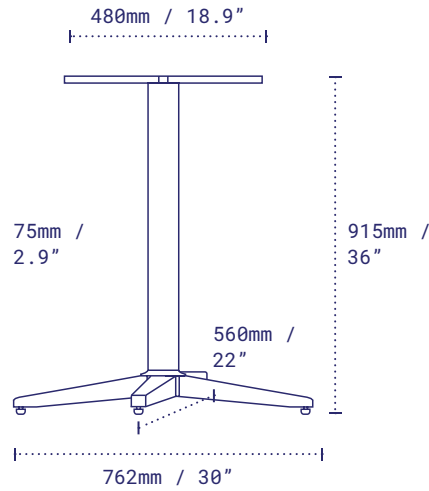

Trail 22x30

TRST2230[CC*]C : COUNTER HEIGHT

Trail 22x30 self-stabilising table base ensures a smooth experience for booth seating requiring rectangular tabletops. Trail 22x30 seamlessly complements the entire NOROCK range while perfectly matching our other Trail bases.

Pictured: Trail 22x30 Dining Height, Sandstone Black.

DETAILS

Material	Steel – Zinc Plated Legs, Zinc Phosphate Column and Top Plate
Next-Level Protection	Steel – Zinc Plated Legs, Zinc Plated Column, also available Zinc Phosphate Top Plate
Height	915mm / 36" Counter excl. table top
Base diameter	560 x 762mm / 22 x 30"
Column width	75mm / 2.9"
Top plate	Fixed
Net weight	10.2kg / 22.5lbs
Resources	no-rock.com/product/trail